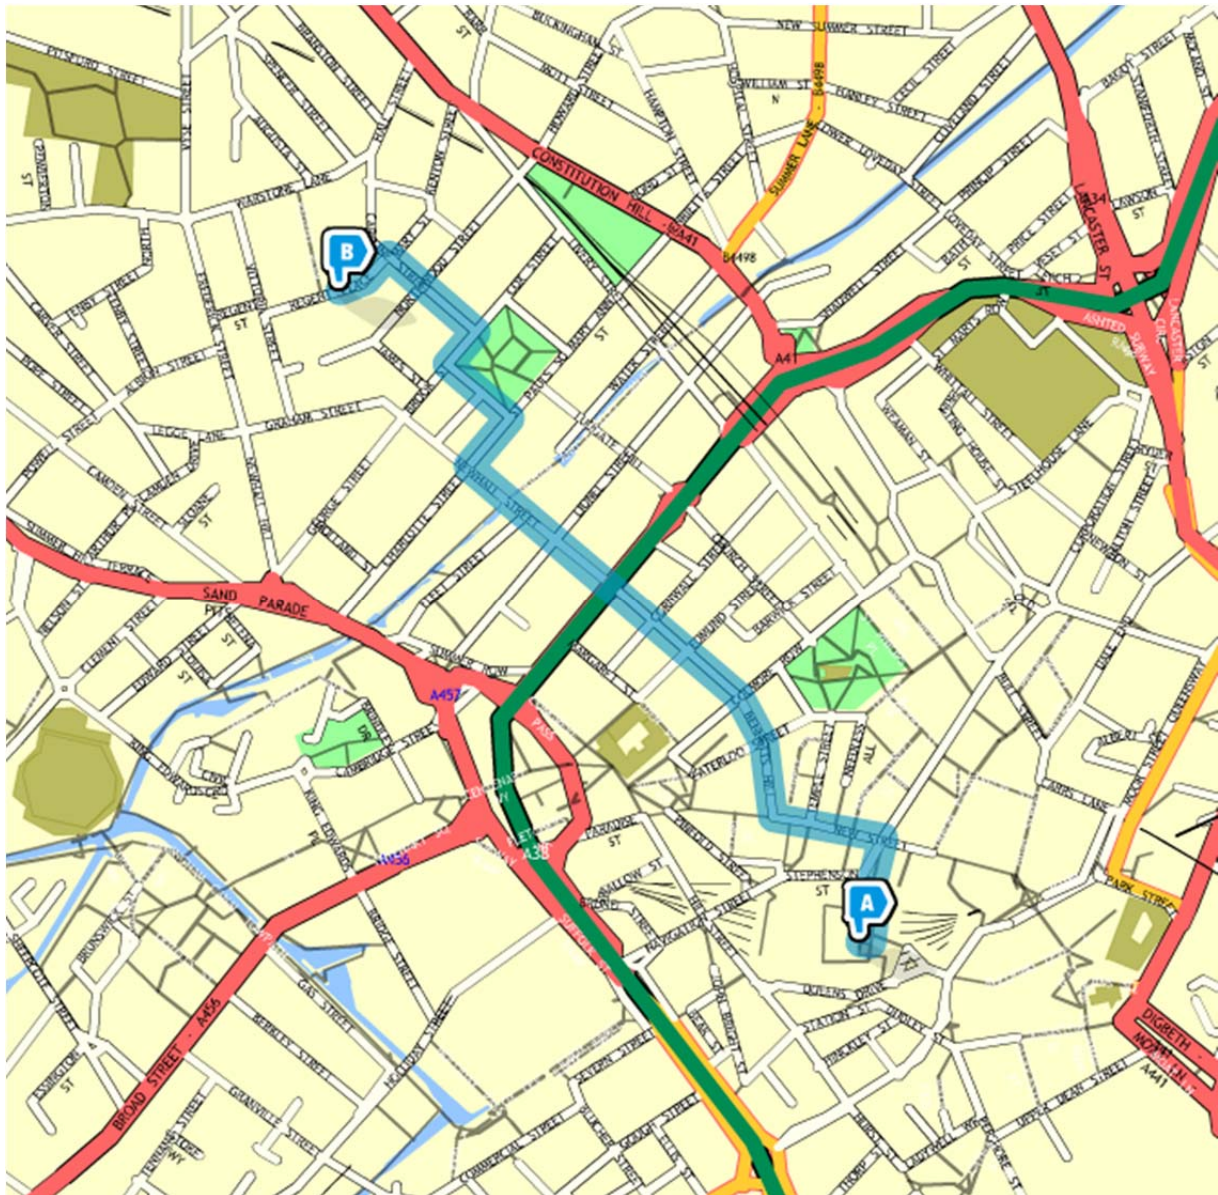

Walking directions & map from Birmingham New Street Station to 53 Regent Place, B1 3NJ

1. Start out along ESCALATORS, heading east.
2. After 16 yards turn left onto PALLASADES - EAST MEWS, heading north.
3. After 49 yards continue onto PALLASADES - NORTH WALK, heading west.
4. After 15 yards turn right onto PALLASADES, heading north.
5. After 50 yards continue straight onto NEW STREET RAMP, heading north.
6. After 69 yards turn left onto NEW STREET, heading west. .
7. After 150 yards turn right onto BENNETTS HILL, heading north.
8. After 250 yards bear left onto NEWHALL STREET, heading north.
9. After 250 yards continue onto GREAT CHARLES STREET PEDESTRIAN CROSSING heading north.
10. After 9 yards continue straight onto NEWHALL STREET, heading north.
11. After 250 yards turn right onto CHARLOTTE STREET, heading north.
12. After 99 yards turn left onto ST PAULS SQUARE, heading north.
13. After 150 yards continue straight onto CAROLINE STREET, heading north.
14. After 150 yards turn left onto REGENT PLACE heading south.
15. You will reach your destination 96 yards along REGENT PLACE.